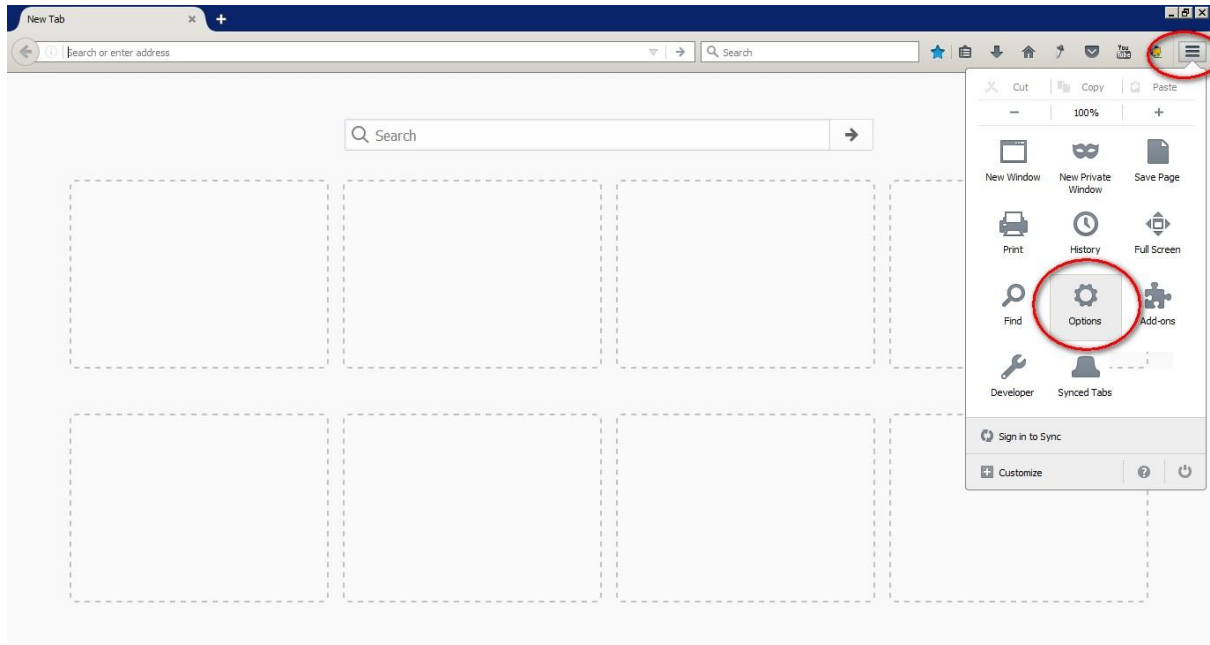

Langkah – langkah setting browser untuk Simpan report pdf

1. Browser Mozilla Firefox