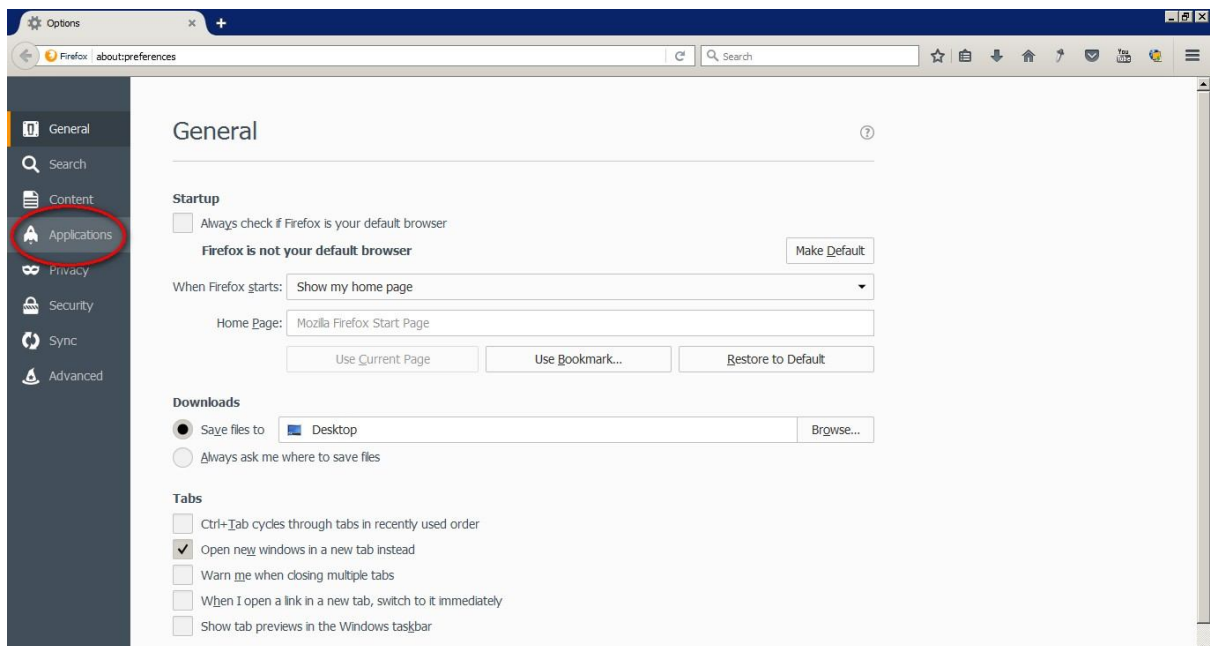

Langkah – langkah setting browser untuk Simpan report pdf

1. Browser Mozilla Firefox